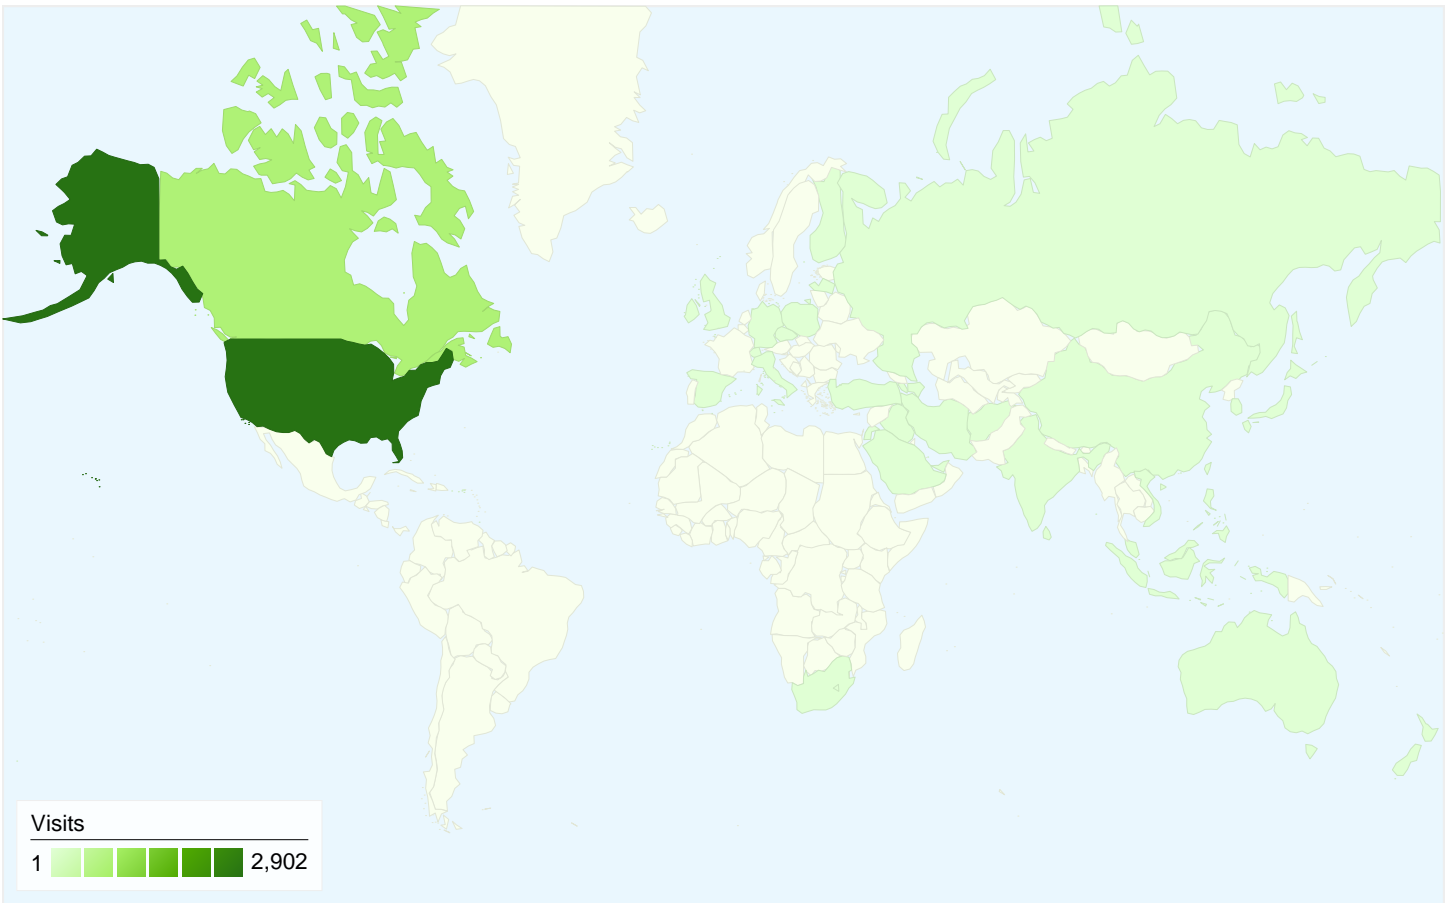

3,534 people visited this site

3,819 Visits

3,534 Absolute Unique Visitors

8,572 Pageviews

2.24 Average Pageviews

00:01:43 Time on Site

55.41% Bounce Rate

91.23% New Visits

Technical Profile

Browser	Visits	% visits	Connection Speed	Visits	% visits
Internet Explorer	3,149	82.46%	Cable	1,618	42.37%
Firefox	519	13.59%	DSL	884	23.15%
Safari	132	3.46%	Unknown	833	21.81%
Mozilla	6	0.16%	T1	361	9.45%
Netscape	5	0.13%	Dialup	100	2.62%

3,819 visits came from 42 countries/territories

Site Usage

Visits	Pages/Visit	Avg. Time on Site	% New Visits	Bounce Rate	
3,819 % of Site Total: 100.00%	2.24 Site Avg: 2.24 (0.00%)	00:01:43 Site Avg: 00:01:43 (0.00%)	91.23% Site Avg: 91.12% (0.11%)	55.41% Site Avg: 55.41% (0.00%)	
Country/Territory	Visits	Pages/Visit	Avg. Time on Site	% New Visits	Bounce Rate
United States	2,902	2.31	00:01:44	91.32%	54.34%
Canada	813	2.07	00:01:44	90.65%	57.93%
Malaysia	14	1.21	00:00:11	100.00%	78.57%
United Kingdom	11	1.91	00:01:11	100.00%	54.55%
India	9	2.44	00:01:41	66.67%	55.56%
Hong Kong	7	1.29	00:00:09	85.71%	85.71%
Philippines	6	3.17	00:04:14	100.00%	33.33%
Spain	4	1.75	00:00:22	100.00%	75.00%
Australia	3	1.33	00:00:16	100.00%	66.67%
United Arab Emirates	3	1.67	00:00:32	66.67%	33.33%