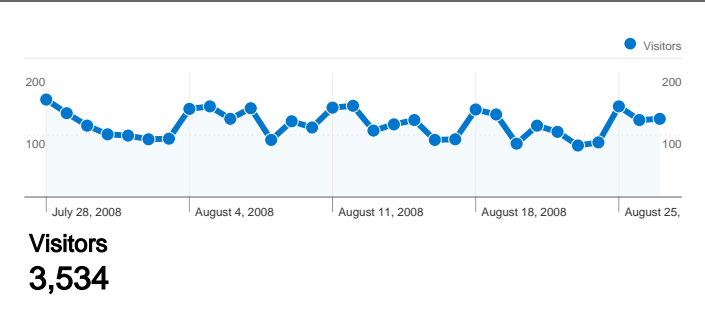

Site Usage

3,819 Visits

55.41% Bounce Rate

8,572 Pageviews

00:01:43 Avg. Time on Site

2.24 Pages/Visit

91.12% % New Visits

Visitors Overview

3,534 people visited this site

3,819 Visits

3,534 Absolute Unique Visitors

8,572 Pageviews

2.24 Average Pageviews

00:01:43 Time on Site

55.41% Bounce Rate

91.23% New Visits

All traffic sources sent a total of 3,819 visits

-  2.51% Direct Traffic
-  8.22% Referring Sites
-  89.26% Search Engines

Top Traffic Sources

Sources	Visits	% visits	Keywords	Visits	% visits
google (organic)	1,492	39.07%	basement dehumidifiers	68	1.99%
yahoo (organic)	1,395	36.53%	basement egress windows	55	1.61%
msn (organic)	312	8.17%	basement flooring	53	1.55%
live (organic)	141	3.69%	basement dehumidifier	49	1.44%
(direct) ((none))	96	2.51%	basement lighting	44	1.29%

3,819 visits came from 42 countries/territories

Site Usage

Visits	Pages/Visit	Avg. Time on Site	% New Visits	Bounce Rate	
3,819 % of Site Total: 100.00%	2.24 Site Avg: 2.24 (0.00%)	00:01:43 Site Avg: 00:01:43 (0.00%)	91.23% Site Avg: 91.12% (0.11%)	55.41% Site Avg: 55.41% (0.00%)	
Country/Territory	Visits	Pages/Visit	Avg. Time on Site	% New Visits	Bounce Rate
United States	2,902	2.31	00:01:44	91.32%	54.34%
Canada	813	2.07	00:01:44	90.65%	57.93%
Malaysia	14	1.21	00:00:11	100.00%	78.57%
United Kingdom	11	1.91	00:01:11	100.00%	54.55%
India	9	2.44	00:01:41	66.67%	55.56%
Hong Kong	7	1.29	00:00:09	85.71%	85.71%
Philippines	6	3.17	00:04:14	100.00%	33.33%
Spain	4	1.75	00:00:22	100.00%	75.00%
Australia	3	1.33	00:00:16	100.00%	66.67%
United Arab Emirates	3	1.67	00:00:32	66.67%	33.33%