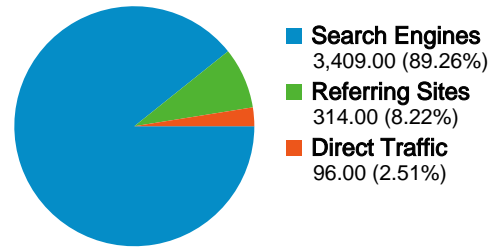

Top Traffic Sources

Sources	Visits	% visits	Keywords	Visits	% visits
google (organic)	1,492	39.07%	basement dehumidifiers	68	1.99%
yahoo (organic)	1,395	36.53%	basement egress windows	55	1.61%
msn (organic)	312	8.17%	basement flooring	53	1.55%
live (organic)	141	3.69%	basement dehumidifier	49	1.44%
(direct) ((none))	96	2.51%	basement lighting	44	1.29%