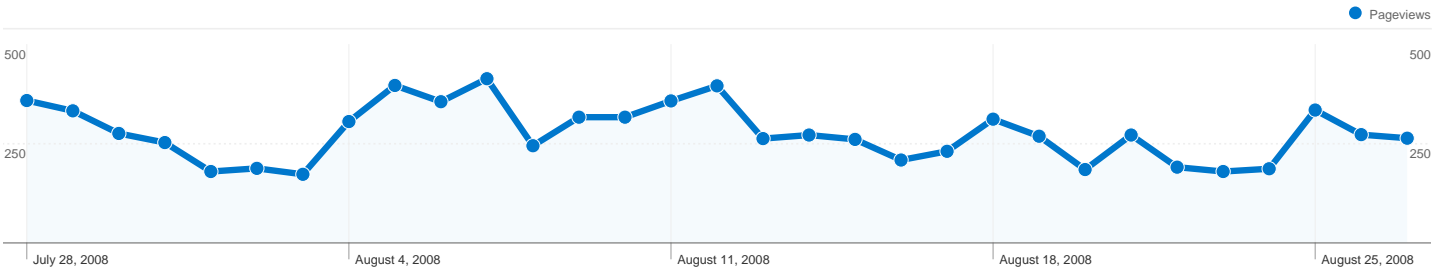

Site Usage

3,819 Visits

55.41% Bounce Rate

8,572 Pageviews

00:01:43 Avg. Time on Site

2.24 Pages/Visit

91.12% % New Visits

Visitors Overview

3,534 people visited this site

3,819 Visits

3,534 Absolute Unique Visitors

8,572 Pageviews

2.24 Average Pageviews

00:01:43 Time on Site

55.41% Bounce Rate

91.23% New Visits

All traffic sources sent a total of 3,819 visits

-  2.51% Direct Traffic
-  8.22% Referring Sites
-  89.26% Search Engines

Top Traffic Sources

Sources	Visits	% visits	Keywords	Visits	% visits
google (organic)	1,492	39.07%	basement dehumidifiers	68	1.99%
yahoo (organic)	1,395	36.53%	basement egress windows	55	1.61%
msn (organic)	312	8.17%	basement flooring	53	1.55%
live (organic)	141	3.69%	basement dehumidifier	49	1.44%
(direct) ((none))	96	2.51%	basement lighting	44	1.29%

3,819 visits came from 42 countries/territories

Site Usage

Visits	Pages/Visit	Avg. Time on Site	% New Visits	Bounce Rate	
3,819 % of Site Total: 100.00%	2.24 Site Avg: 2.24 (0.00%)	00:01:43 Site Avg: 00:01:43 (0.00%)	91.23% Site Avg: 91.12% (0.11%)	55.41% Site Avg: 55.41% (0.00%)	
Country/Territory	Visits	Pages/Visit	Avg. Time on Site	% New Visits	Bounce Rate
United States	2,902	2.31	00:01:44	91.32%	54.34%
Canada	813	2.07	00:01:44	90.65%	57.93%
Malaysia	14	1.21	00:00:11	100.00%	78.57%
United Kingdom	11	1.91	00:01:11	100.00%	54.55%
India	9	2.44	00:01:41	66.67%	55.56%
Hong Kong	7	1.29	00:00:09	85.71%	85.71%
Philippines	6	3.17	00:04:14	100.00%	33.33%
Spain	4	1.75	00:00:22	100.00%	75.00%
Australia	3	1.33	00:00:16	100.00%	66.67%
United Arab Emirates	3	1.67	00:00:32	66.67%	33.33%