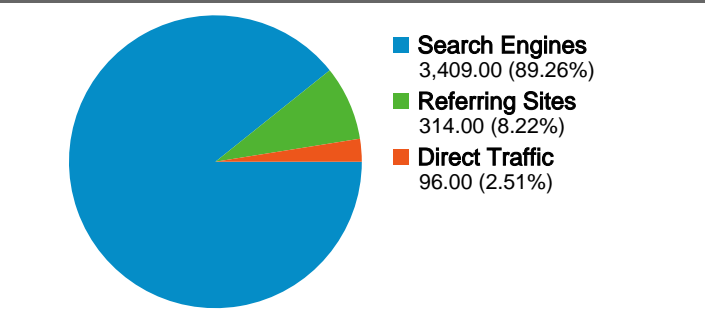

Traffic Sources Overview

Content Overview

Pages	Pageviews	% Pageviews
/windows.php	1,062	12.39%
/index.php	931	10.86%
/floorsystems.php	581	6.78%
/concretecrack.php	555	6.47%
/dehumidifiers.php	510	5.95%