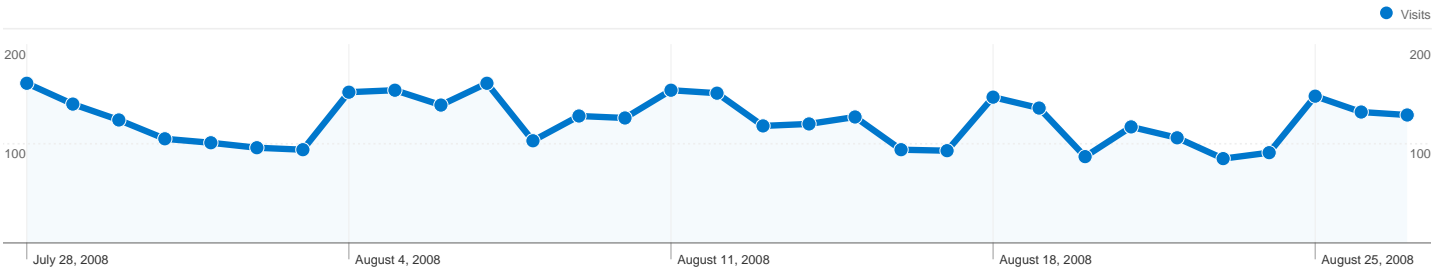

All traffic sources sent a total of 3,819 visits

- 2.51% Direct Traffic
- 8.22% Referring Sites
- 89.26% Search Engines