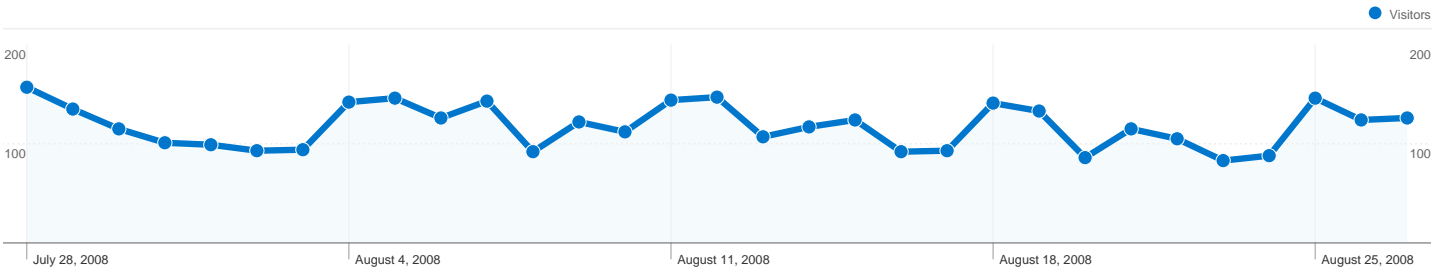

Site Usage

3,819 Visits

55.41% Bounce Rate

8,572 Pageviews

00:01:43 Avg. Time on Site

2.24 Pages/Visit

91.12% % New Visits

Visitors Overview

3,534 people visited this site

3,819 Visits

3,534 Absolute Unique Visitors

8,572 Pageviews

2.24 Average Pageviews

00:01:43 Time on Site

55.41% Bounce Rate

91.23% New Visits

3,819 visits came from 42 countries/territories

Site Usage

Visits	Pages/Visit	Avg. Time on Site	% New Visits	Bounce Rate	
3,819 % of Site Total: 100.00%	2.24 Site Avg: 2.24 (0.00%)	00:01:43 Site Avg: 00:01:43 (0.00%)	91.23% Site Avg: 91.12% (0.11%)	55.41% Site Avg: 55.41% (0.00%)	
Country/Territory	Visits	Pages/Visit	Avg. Time on Site	% New Visits	Bounce Rate
United States	2,902	2.31	00:01:44	91.32%	54.34%
Canada	813	2.07	00:01:44	90.65%	57.93%
Malaysia	14	1.21	00:00:11	100.00%	78.57%
United Kingdom	11	1.91	00:01:11	100.00%	54.55%
India	9	2.44	00:01:41	66.67%	55.56%
Hong Kong	7	1.29	00:00:09	85.71%	85.71%
Philippines	6	3.17	00:04:14	100.00%	33.33%
Spain	4	1.75	00:00:22	100.00%	75.00%
Australia	3	1.33	00:00:16	100.00%	66.67%
United Arab Emirates	3	1.67	00:00:32	66.67%	33.33%