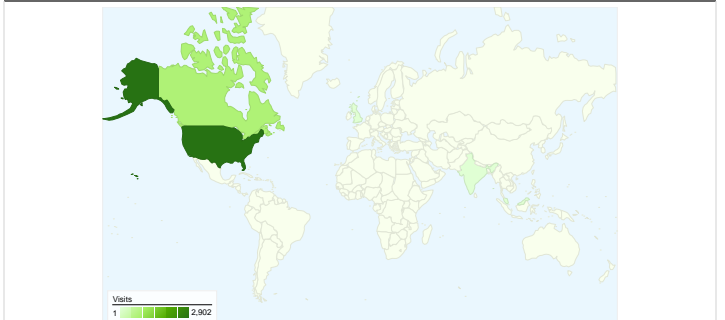

Map Overlay world