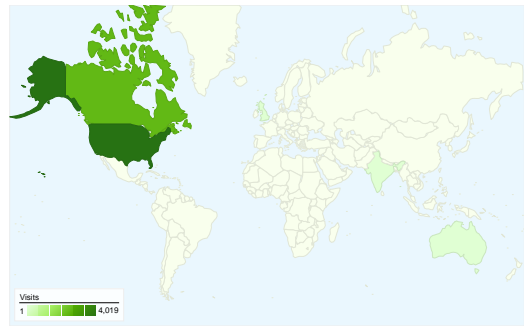

Site Usage

6,620 Visits

64.11% Bounce Rate

17,205 Pageviews

00:01:35 Avg. Time on Site

2.60 Pages/Visit

92.36% % New Visits

Visitors Overview

Visitors
6,225

Map Overlay world

Traffic Sources Overview

- **Search Engines**
6,207.00 (93.76%)
- **Referring Sites**
212.00 (3.20%)
- **Direct Traffic**
201.00 (3.04%)

Content Overview

Pages	Pageviews	% Pageviews
/floorsystems.php	1,080	6.28%
/gallery/index.php	985	5.73%
/draintile.php	854	4.96%
/concretecrack.php	727	4.23%
/windowwells.php	640	3.72%

6,225 people visited this site

6,620 Visits

6,225 Absolute Unique Visitors

17,205 Pageviews

2.60 Average Pageviews

00:01:35 Time on Site

64.11% Bounce Rate

92.36% New Visits

6,620 visits came from 63 countries/territories

Site Usage

Country/Territory	Visits	Pages/Visit	Avg. Time on Site	% New Visits	Bounce Rate
United States	4,019	2.68	00:01:36	91.99%	62.88%
Canada	2,398	2.52	00:01:37	93.45%	64.89%
United Kingdom	34	1.15	00:00:16	94.12%	88.24%
India	19	1.89	00:01:24	84.21%	63.16%
Australia	14	1.50	00:01:47	100.00%	78.57%
Malaysia	9	1.00	00:00:00	100.00%	100.00%
Philippines	8	1.25	00:03:25	87.50%	75.00%
Italy	6	1.17	00:00:04	50.00%	83.33%
Singapore	6	1.00	00:00:00	83.33%	100.00%