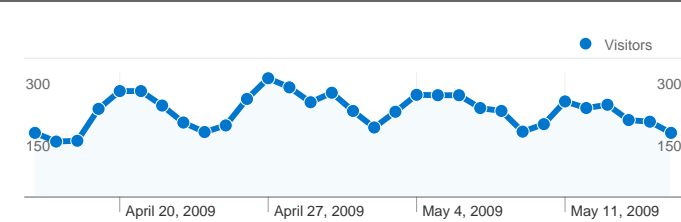

Site Usage

6,620 Visits

64.11% Bounce Rate

17,205 Pageviews

00:01:35 Avg. Time on Site

2.60 Pages/Visit

92.36% % New Visits

Visitors Overview

6,225 people visited this site

6,620 Visits

6,225 Absolute Unique Visitors

17,205 Pageviews

2.60 Average Pageviews

00:01:35 Time on Site

64.11% Bounce Rate

92.36% New Visits

6,620 visits came from 63 countries/territories

Site Usage

Country/Territory	Visits	Pages/Visit	Avg. Time on Site	% New Visits	Bounce Rate
United States	4,019	2.68	00:01:36	91.99%	62.88%
Canada	2,398	2.52	00:01:37	93.45%	64.89%
United Kingdom	34	1.15	00:00:16	94.12%	88.24%
India	19	1.89	00:01:24	84.21%	63.16%
Australia	14	1.50	00:01:47	100.00%	78.57%
Malaysia	9	1.00	00:00:00	100.00%	100.00%
Philippines	8	1.25	00:03:25	87.50%	75.00%
Italy	6	1.17	00:00:04	50.00%	83.33%
Singapore	6	1.00	00:00:00	83.33%	100.00%

Turkey	6	1.00	00:00:00	100.00%	100.00%
					1 - 10 of 63

Pages on this site were viewed a total of 17,205 times

 17,205 Pageviews

 12,434 Unique Views

 64.11% Bounce Rate

Top Content

Pages	Pageviews	% Pageviews
/floorsystems.php	1,080	6.28%
/gallery/index.php	985	5.73%
/draintile.php	854	4.96%
/concretetrack.php	727	4.23%
/windowwells.php	640	3.72%