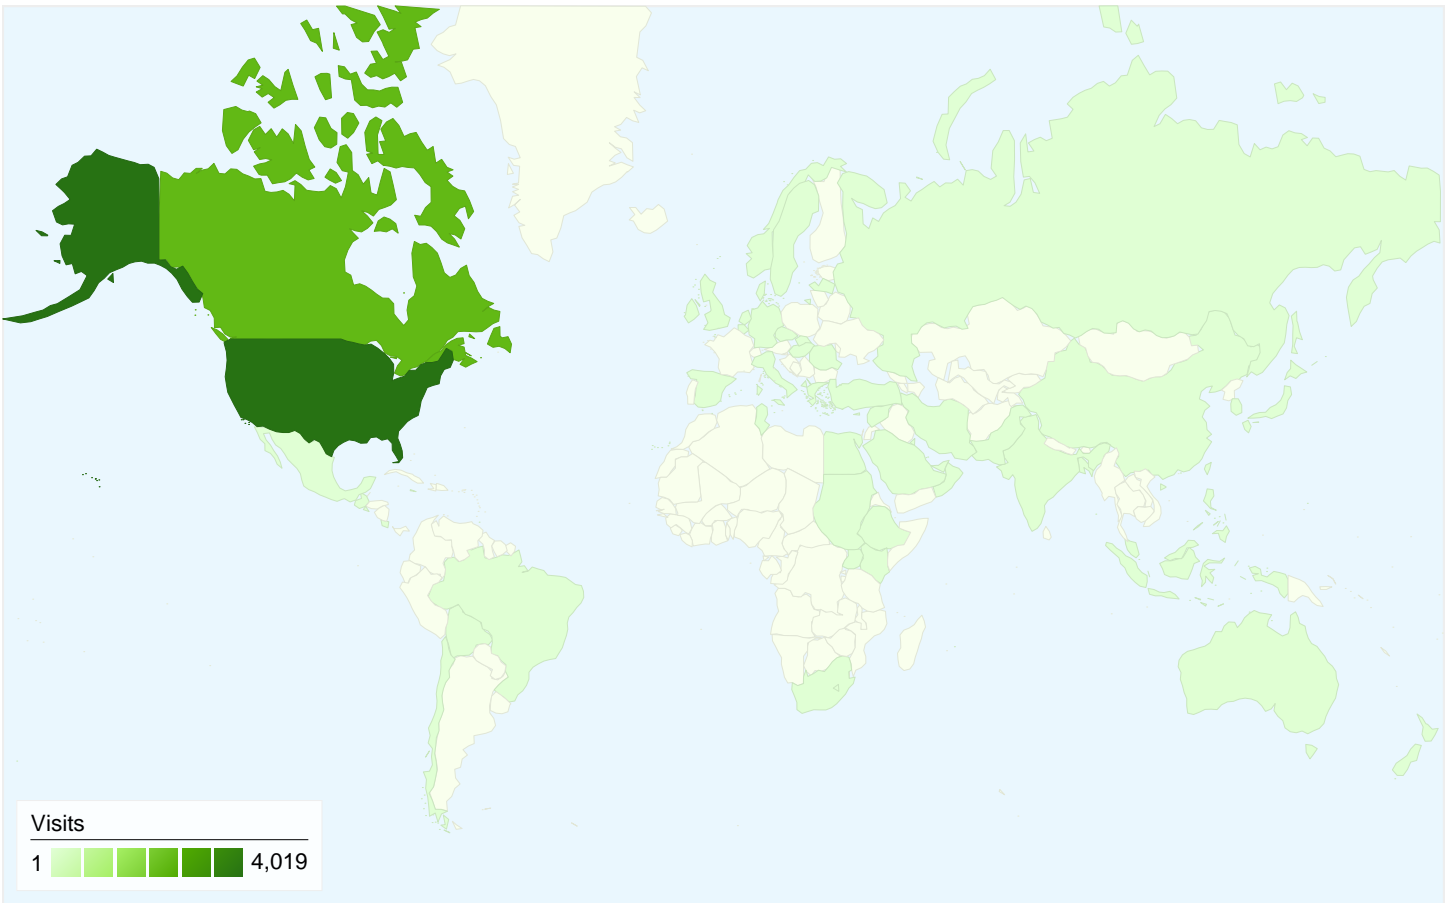

Visitors
6,225

Map Overlay world

Traffic Sources Overview

- **Search Engines**
6,207.00 (93.76%)
- **Referring Sites**
212.00 (3.20%)
- **Direct Traffic**
201.00 (3.04%)

Content Overview

Pages	Pageviews	% Pageviews
/floorsystems.php	1,080	6.28%
/gallery/index.php	985	5.73%
/draintile.php	854	4.96%
/concretecrack.php	727	4.23%
/windowwells.php	640	3.72%

6,225 people visited this site

6,620 Visits

6,225 Absolute Unique Visitors

17,205 Pageviews

2.60 Average Pageviews

00:01:35 Time on Site

64.11% Bounce Rate

92.36% New Visits

All traffic sources sent a total of 6,620 visits

3.04% Direct Traffic

3.20% Referring Sites

93.76% Search Engines

- **Search Engines**
6,207.00 (93.76%)
- **Referring Sites**
212.00 (3.20%)
- **Direct Traffic**
201.00 (3.04%)

6,620 visits came from 63 countries/territories

Site Usage

Country/Territory	Visits	Pages/Visit	Avg. Time on Site	% New Visits	Bounce Rate
United States	4,019	2.68	00:01:36	91.99%	62.88%
Canada	2,398	2.52	00:01:37	93.45%	64.89%
United Kingdom	34	1.15	00:00:16	94.12%	88.24%
India	19	1.89	00:01:24	84.21%	63.16%
Australia	14	1.50	00:01:47	100.00%	78.57%
Malaysia	9	1.00	00:00:00	100.00%	100.00%
Philippines	8	1.25	00:03:25	87.50%	75.00%
Italy	6	1.17	00:00:04	50.00%	83.33%
Singapore	6	1.00	00:00:00	83.33%	100.00%