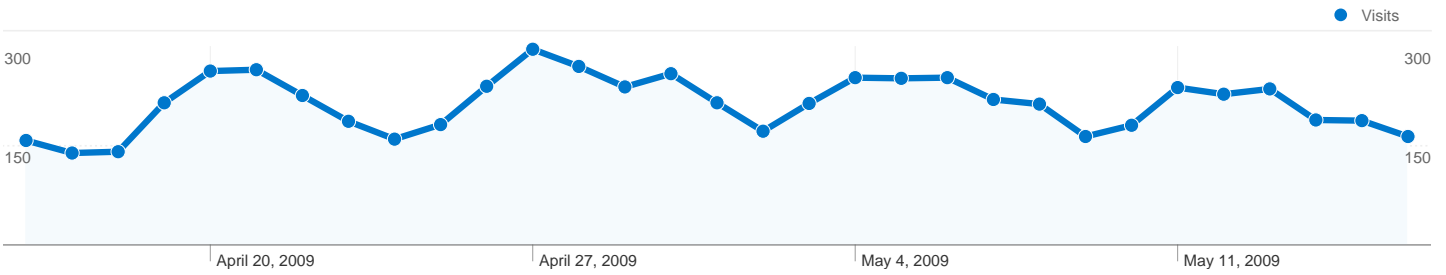

All traffic sources sent a total of 6,620 visits

3.04% Direct Traffic

3.20% Referring Sites

93.76% Search Engines

- **Search Engines**
  6,207.00 (93.76%)
- **Referring Sites**
  212.00 (3.20%)
- **Direct Traffic**
  201.00 (3.04%)

Top Traffic Sources

Sources	Visits	% visits	Keywords	Visits	% visits
google (organic)	4,046	61.12%	drain tiles	98	1.58%
yahoo (organic)	1,382	20.88%	basement flooring	60	0.97%
msn (organic)	378	5.71%	efflorescence	57	0.92%
live (organic)	270	4.08%	drain tile	47	0.76%
(direct) ((none))	201	3.04%	basement window wells	46	0.74%