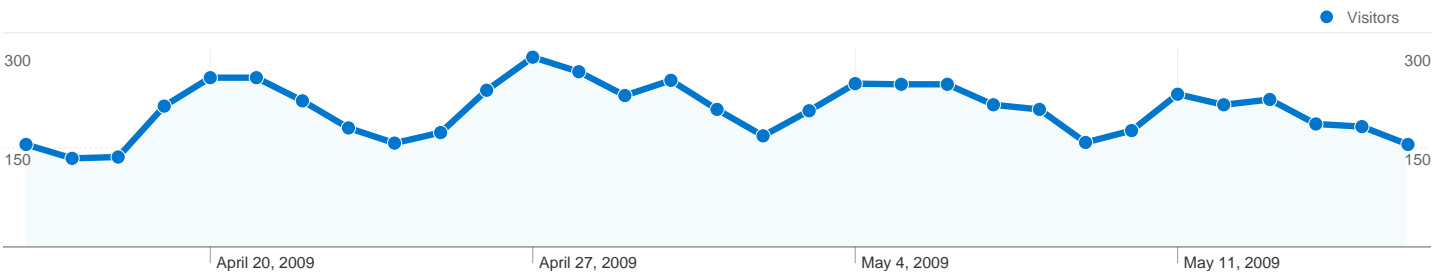

Site Usage

6,620 Visits

64.11% Bounce Rate

17,205 Pageviews

00:01:35 Avg. Time on Site

2.60 Pages/Visit

92.36% % New Visits

Visitors Overview

Visitors
6,225

Map Overlay world

Traffic Sources Overview

- **Search Engines**
6,207.00 (93.76%)
- **Referring Sites**
212.00 (3.20%)
- **Direct Traffic**
201.00 (3.04%)

Content Overview

Pages	Pageviews	% Pageviews
/floorsystems.php	1,080	6.28%
/gallery/index.php	985	5.73%
/draintile.php	854	4.96%
/concretecrack.php	727	4.23%
/windowwells.php	640	3.72%

6,225 people visited this site

6,620 Visits

6,225 Absolute Unique Visitors

17,205 Pageviews

2.60 Average Pageviews

00:01:35 Time on Site

64.11% Bounce Rate

92.36% New Visits

6,620 visits came from 63 countries/territories

Site Usage

Country/Territory	Visits	Pages/Visit	Avg. Time on Site	% New Visits	Bounce Rate
United States	4,019	2.68	00:01:36	91.99%	62.88%
Canada	2,398	2.52	00:01:37	93.45%	64.89%
United Kingdom	34	1.15	00:00:16	94.12%	88.24%
India	19	1.89	00:01:24	84.21%	63.16%
Australia	14	1.50	00:01:47	100.00%	78.57%
Malaysia	9	1.00	00:00:00	100.00%	100.00%
Philippines	8	1.25	00:03:25	87.50%	75.00%
Italy	6	1.17	00:00:04	50.00%	83.33%
Singapore	6	1.00	00:00:00	83.33%	100.00%